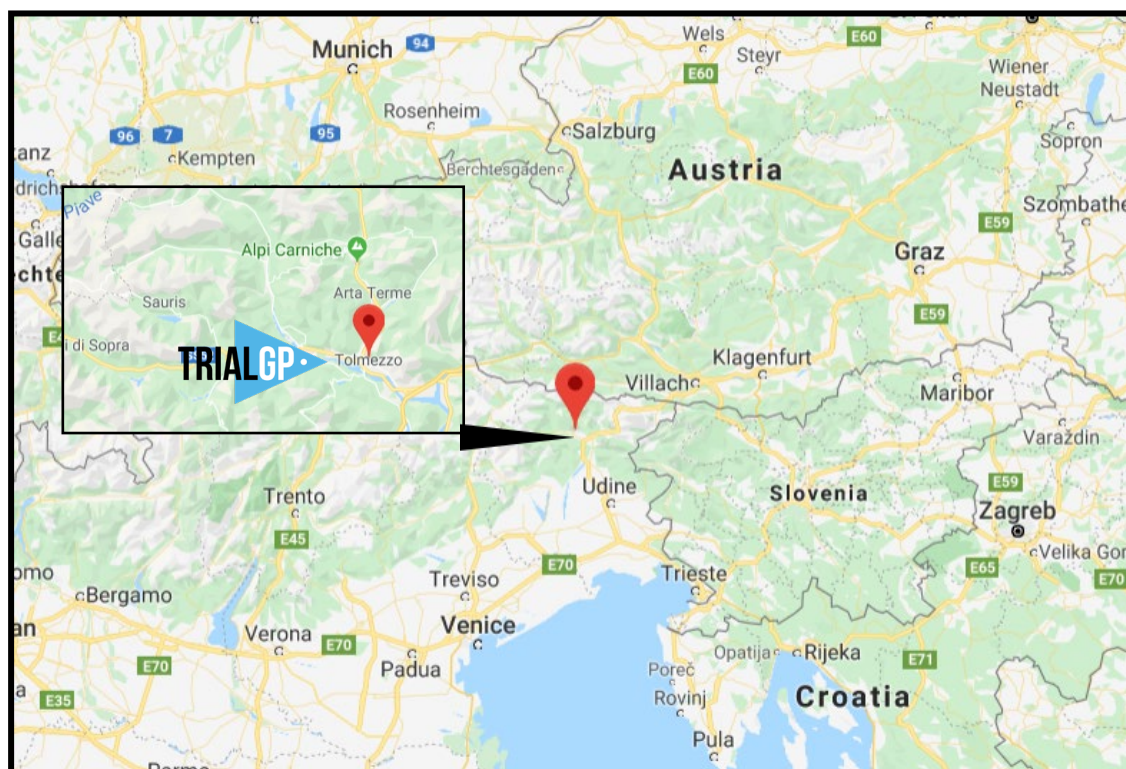

TRIAL DES NATIONS OF ITALY – 20-21 September 2025

VENUE INFORMATION

VENUE

Piazza XX Settembre
33028, Tolmezzo (UDINE)
ITALY
www.motoclub-carnico.it

ACCESS

Nearest airport:
- Venice Marco Polo - 170km
- Friuli Venice Giulia - 90km
Motorway: A23 Exit: Carnia
National road: Strada 52 Bis

Nearest town:

Gemona del Friuli at 24 Km
Udine at 50 Km

ALTITUDES

Starting area: 323m
Maximum sections: 470m

CLASSES

TDN- Men, Women, International Trophy.
Challenge des Nations

TIME DIFFERENCE

GMT/UTC +1 hour

TOURIST INFORMATION

Promoturismo FVG
www.promoturismo.fvg.it
+39(0) 431387130
+39(0)431387199

LOCAL HOTELS

www.albenvenuto.it
www.alfogolar.it
www.albergoromatolmezzo.it
www.albergolarosa.com
www.pergolarooms.jimdo.com
www.albergodiffusotolmezzo.it
www.gardel.it
www.hotelparkoasi.it
www.hotelallafonte.com
www.gortani.it

MORE ACCOMMODATION

<http://bit.ly/48mtDn9>

Updated: 07/11/2024

OFFICIAL PARTNERS

SUPPORTING MANUFACTURERS